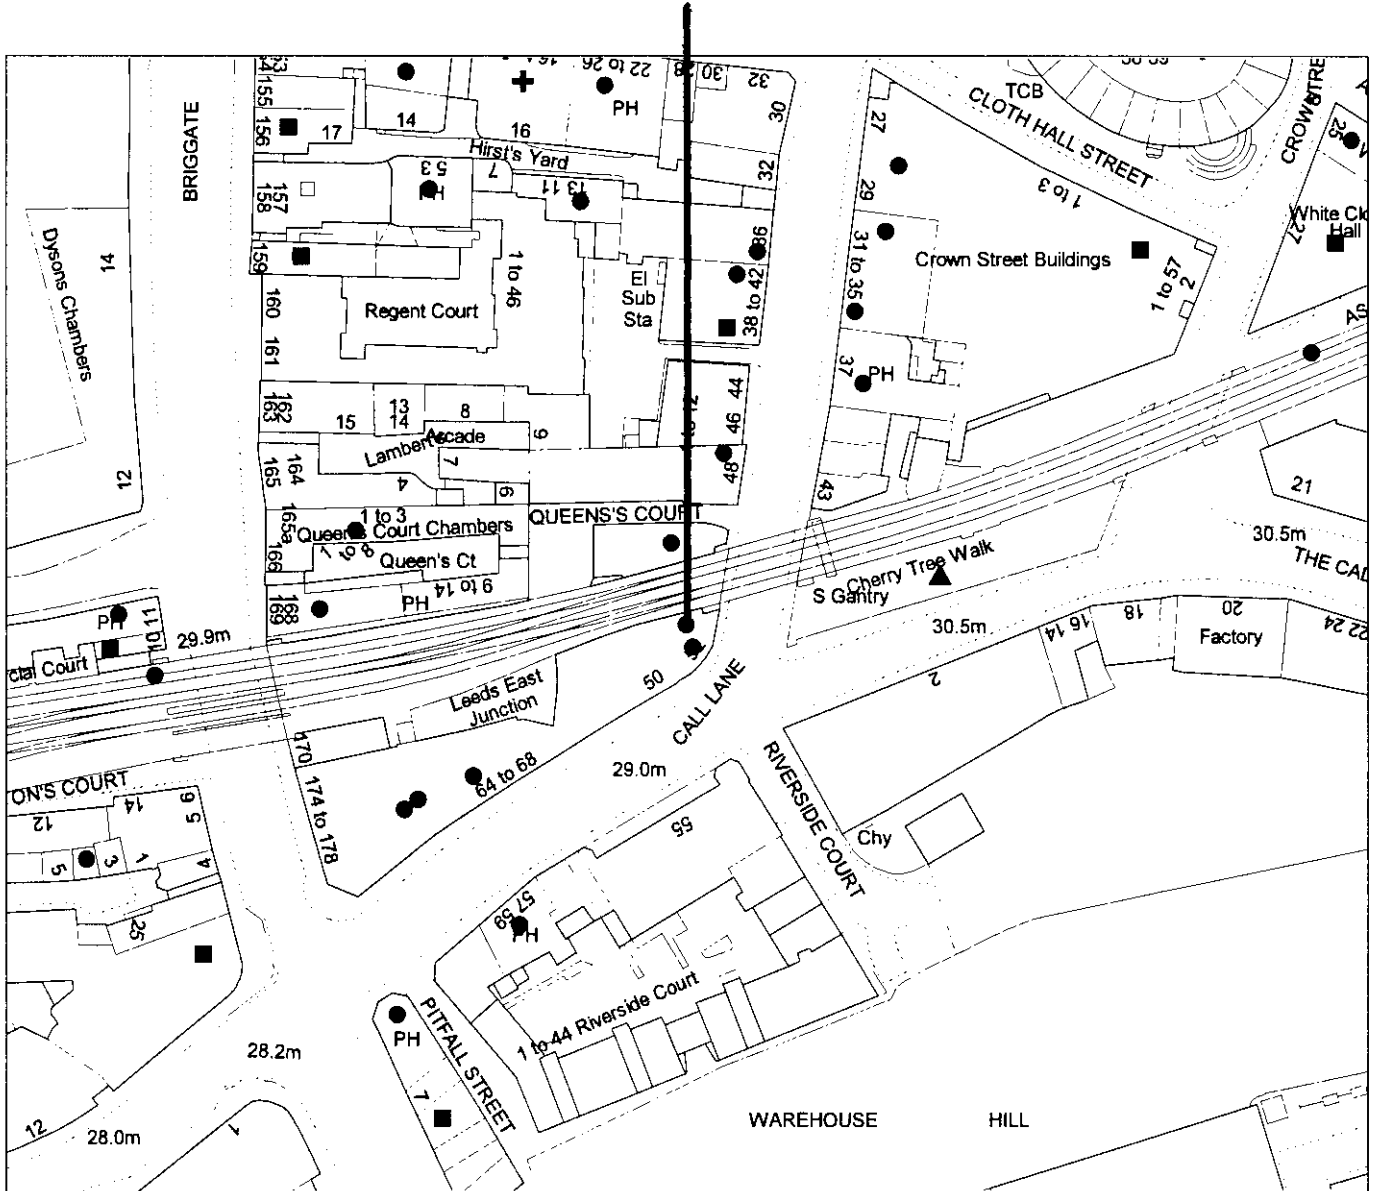

### 50a Call Lane Leeds LS1 6DT

This map is based upon the Ordnance Survey's Digital Data with the Permission of the Ordnance Survey on behalf of the Controller of Her Majesty's Stationary Office

© Unauthorised reproduction infringes Crown Copyright and may lead to prosecution or civil proceedings